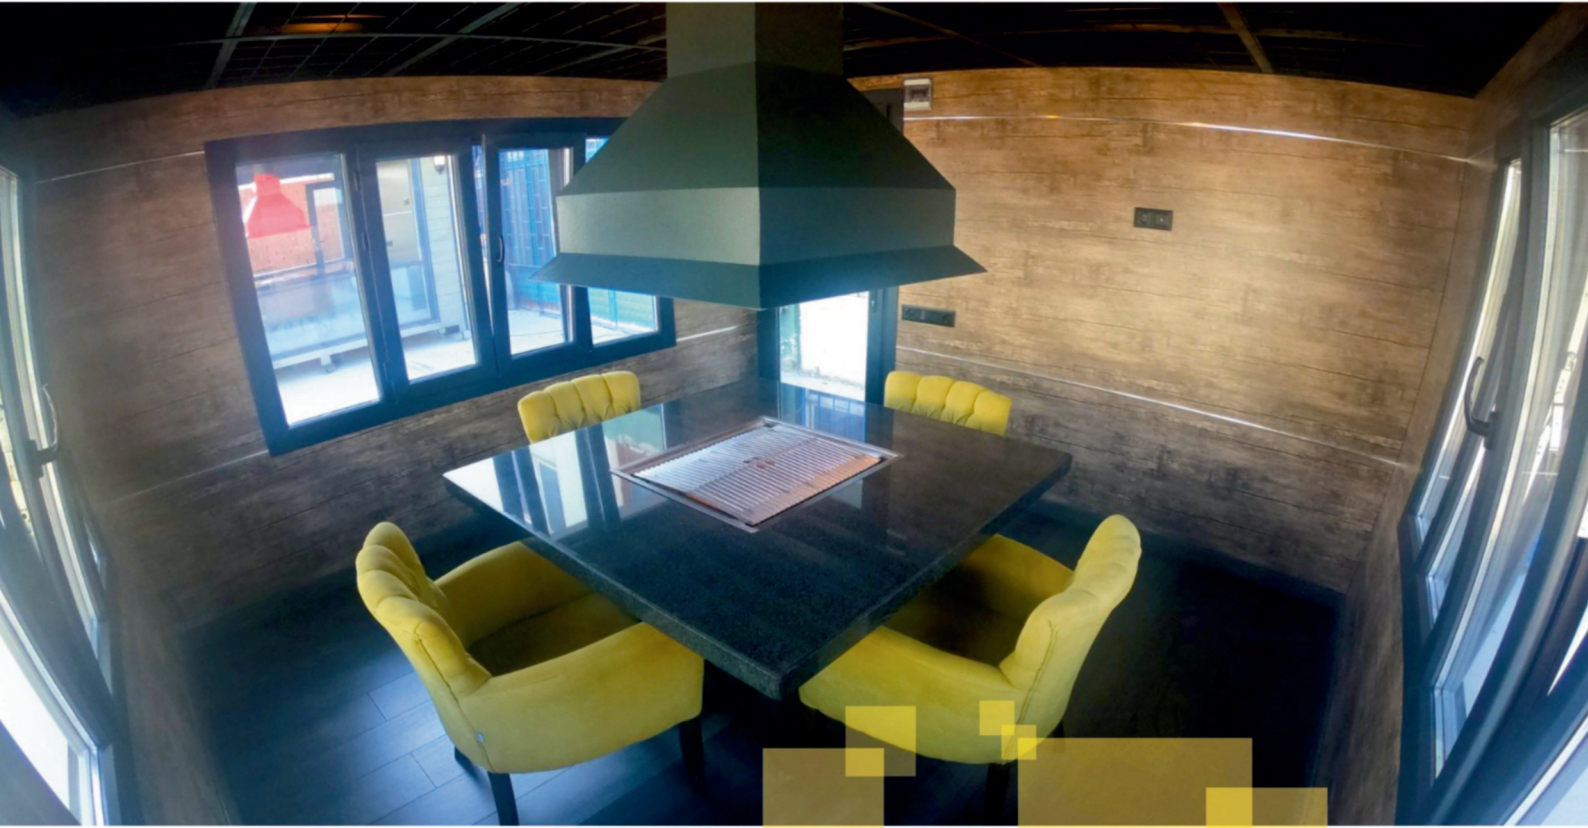

LONG HOUSE

PVC Camlı Mangal Kulübesi

Barbecue Shack with PVC Glass

- PVC Camlı
- Mangallı
- with PVC Glass
- with Barbecue
- Sipariş Üzerine Özel Üretim
- Farklı Renk Seçenekleri
- Custom Made to Order
- Different Color Options