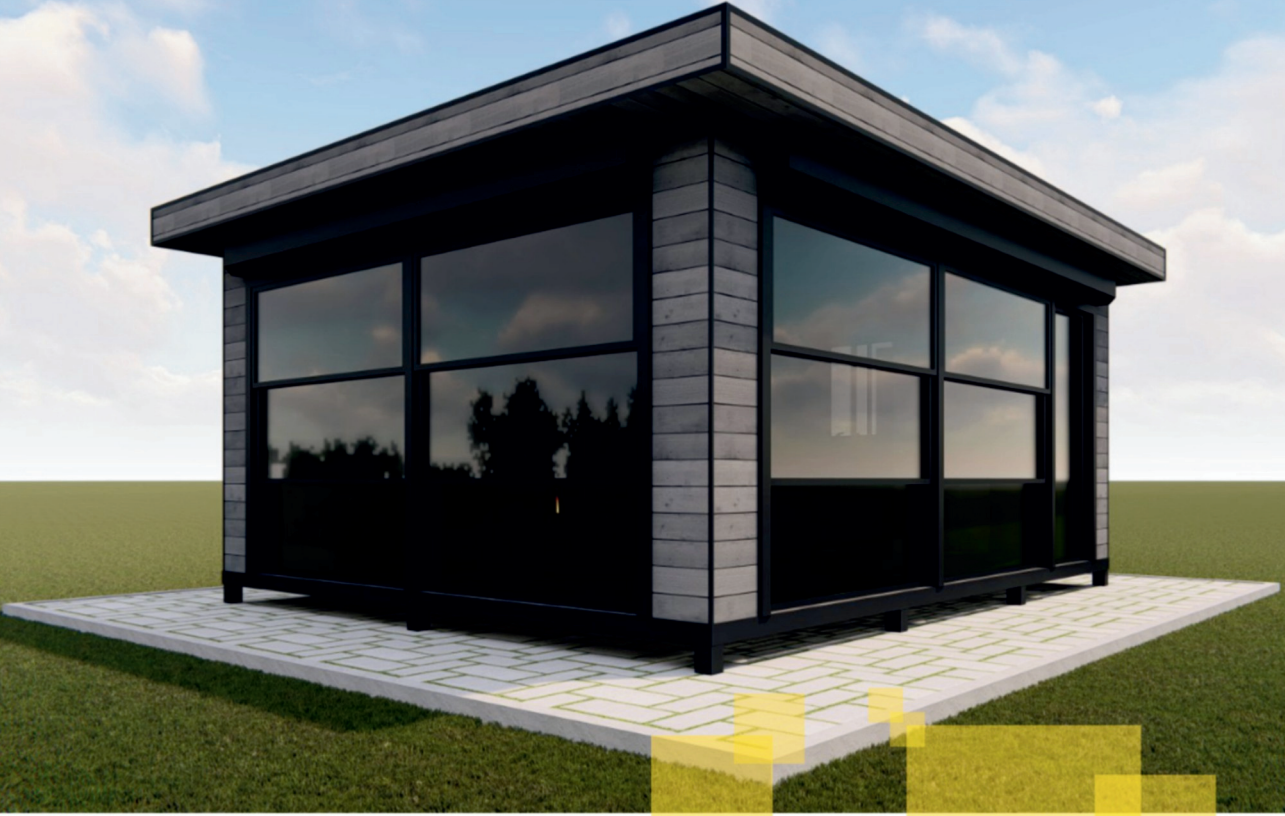

LONG HOUSE

30 m², Şömineli, Mangallı, Mutfaklı Yaşam Alanı

30 m² Living Area with Fireplace – Barbecue
– Kitchen (322 Sq Ft)

► Mutfaklı ► Şömineli ► Giyotin Camlı

► Panoromik Manzara ► Mangallı