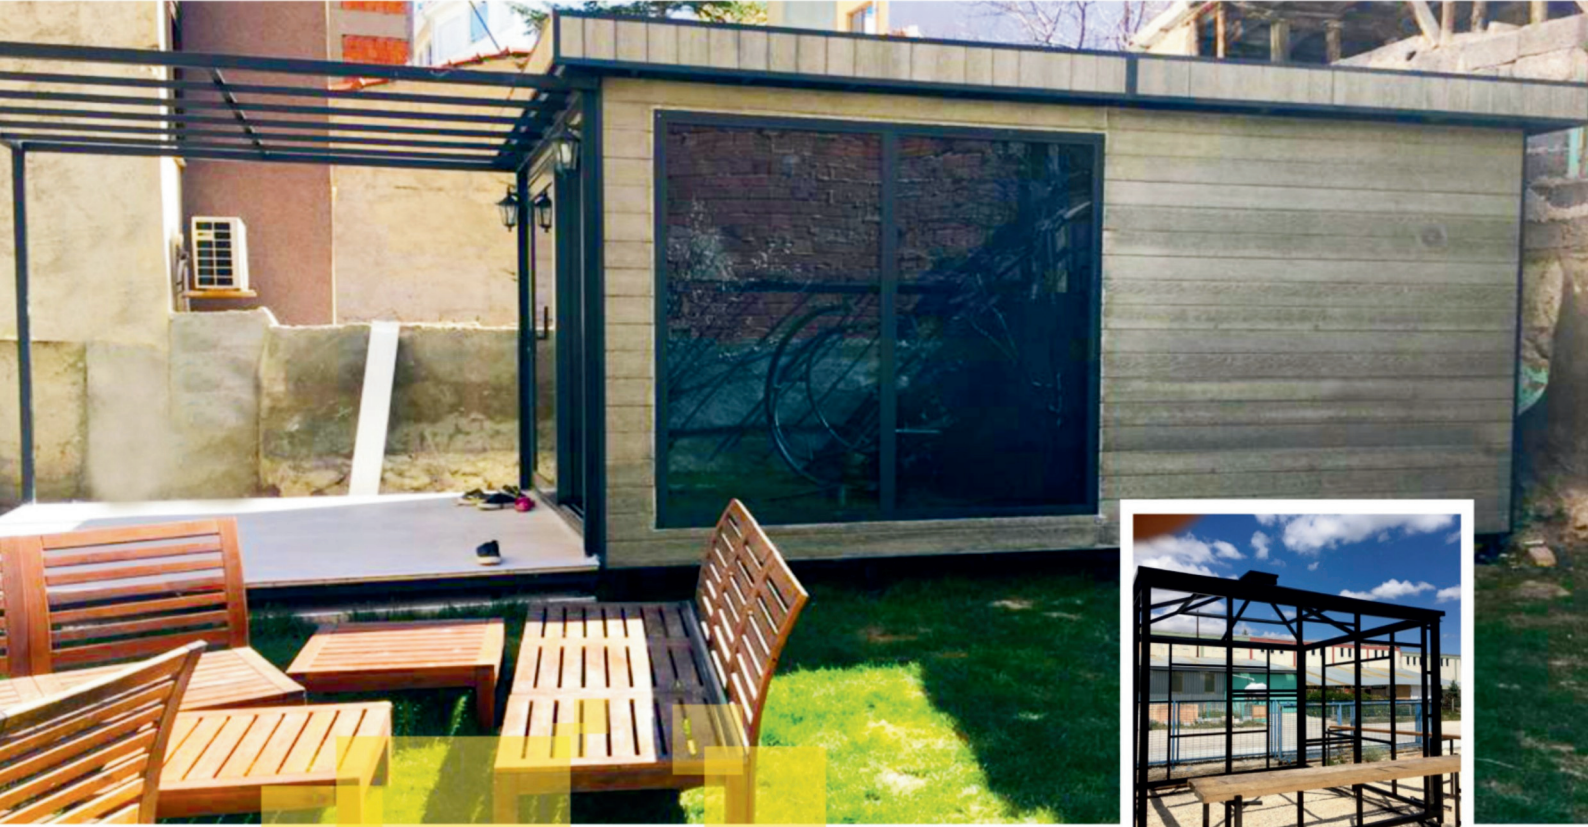

► Kolay Taşınabilir ► Bahçeli ► Farklı Renk Seçenekleri

► Sipariş Üzerine Özel Üretim ► Giyotin Camlı ► Sürgülü Kapılı

► Easily Transportable ► with Garden ► Different Color Options

► Custom Made to Order ► with Guillotine Glass ► with Sliding Door