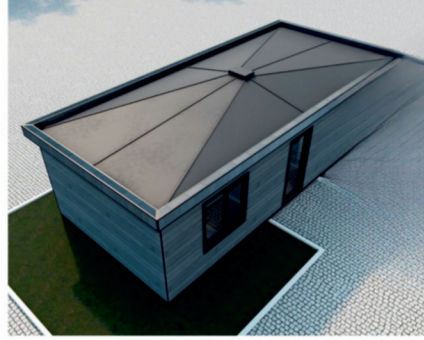

LONG HOUSE

43 m² Verandalı Giyotin Camlı Yaşam Alanı

43 m² Living Area with Veranda
- Guillotine Glass (462 Sq Ft)

- Klima Takılabilir
- İzolasyonlu
- Kaliteli Malzeme
- PVC ve Giyotin Camlı

- Air Conditioner Can be Installed
- Insulated
- Quality Material
- with PVC and Guillotine Glass

Taksi Durağı

Taxi Station

- Tuvaletli
- Çardaklı
- PVC Camlı
- Güneş Enerjisi Takılabilir
- Klima Takılabilir

- with Toilet
- with Pergola
- with PVC Glass
- Solar Energy Pluggable
- Air Conditioner Can be Installed