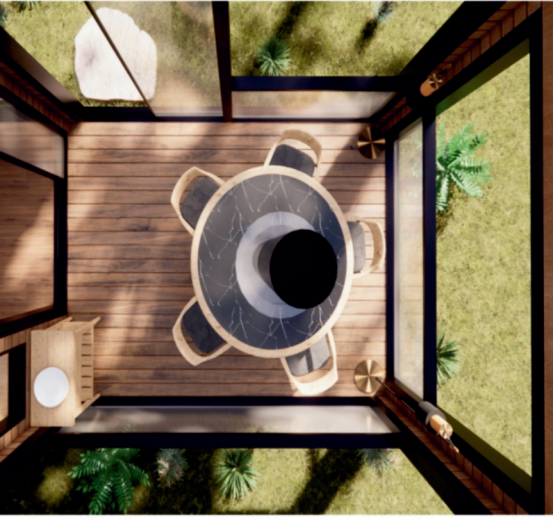

LONG HOUSE

2 Floor Living Area with Terrace

2 Katlı Teraslı Yaşam Alanı

- with Guillotine Glass
- 2 Floor
- with Bathroom
- with Toilet
- with Kitchen
- with Balcony
- with Bedroom