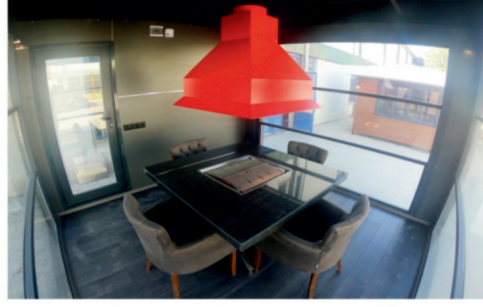

LONG HOUSE

Giyotin Camlı Mangal Kulübesi

Barbecue Shack with Guillotine Glass

- Giyotin Camlı
- Mangallı
- Kaliteli Malzeme
- Farklı Renk Seçenekleri