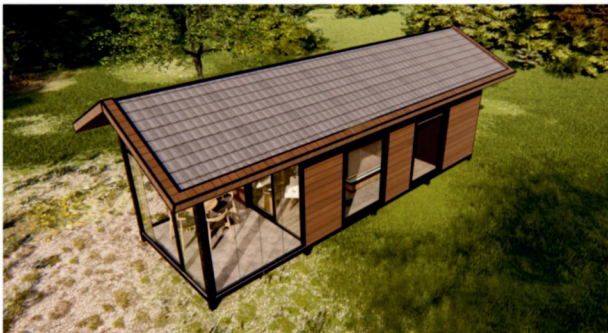

- Verandalı ▶ Yatak Odalı ▶ Kaliteli Malzeme
- Panoramik Manzara ▶ PVC ve Giyotin Camlı
- with Veranda ▶ with Bedroom ▶ Quality Material
- Panoramic View ▶ with PVC and Guillotine Glass